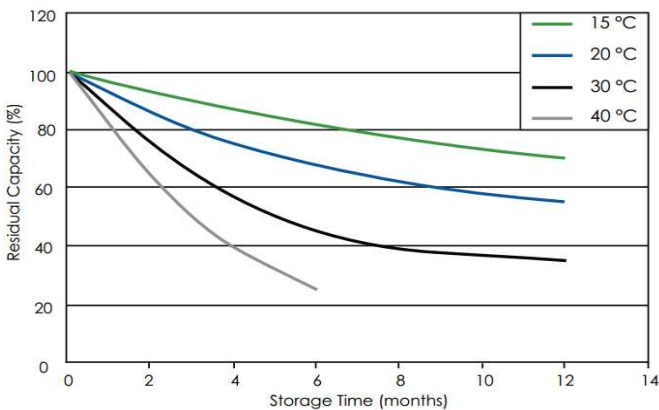

Self Discharge Rate