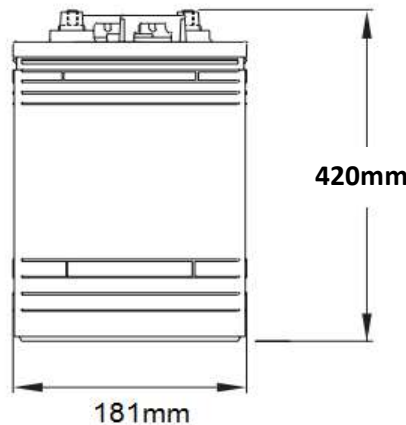

Key Features and Benefits

CYCLE LIFE

- Advanced manufacturing techniques provide a cycle life of 1100 cycles at 80% depth of discharge on temperature of 25°C
- High-density plates and reinforced grid design help the blocks withstand continual deep cycling

ENHANCED PERFORMANCE

- Tubular Plates with special alloy offer excellent performance

Mechanical Specifications

Length	305 mm
Width	181 mm
Total Height	420 mm
Weight	56,00 kgr
No of Cells	3
Electrolyte S.G.	1.28
Type of Electrolyte	Flooded
Robust tubular positive plate	
Container & cover material	Polypropelene plastic
Separator Type	Microporous rubber with GM
Terminal Type	Complex*

* SAE with hole for screw

Electrical Specifications

Volts	6V
50% DOD Voltage cut off	5.8V
Internal Resistance	4.5 mΩ @ 25°C
Self Discharge	5-10% per month @ 25°C
Charge Temperature	-10°C to 50°C
Discharge Temperature	-20°C to 50°C

Certifications

Magnum Power batteries are certified to multiple standards and compliance:

- ISO, UL, QS, and TUV standards

Amp Hours (AH)				Minutes of Discharge		
100 HR	20 HR	5 HR	2 HR	@25A	@56A	@75A
465	420	330	275	975	365	260

Made in Europe