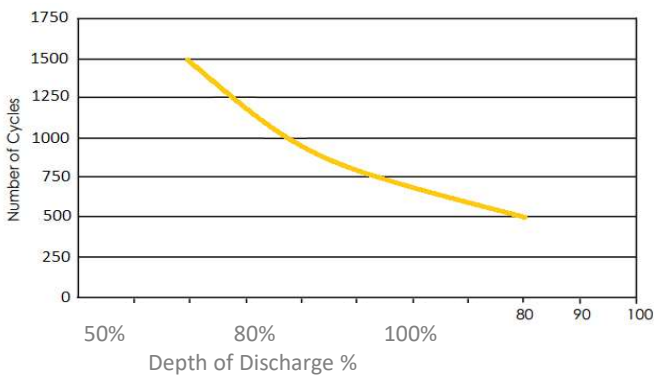

Made in Europe

6TP330-PT

DATASHEET

Electrical Specifications

Max Charge/Discharge Currents	Peak (5sec)	Peak (10sec)	Max continuous	Recommended Max continuous
Charge	1C5	0.75C5	0.5C5	0.3C5
Discharge	2C5	1.5C5	1C5	0.5C5

Cycle Life in relation to Depth of Discharge

Percent Capacity vs Temperature

Self Discharge Rate

Updated 01-08-2023

Country Distributer

GRK
BATTERIES

www.gr-kiros.gr
info@gr-kiros.gr

ΘΕΣΣΑΛΟΝΙΚΗΣ 105 - ΚΑΤΕΡΙΝΗ - 60134
ΤΗΛ. 23510-75613 ΦΑΞ 23510-75518