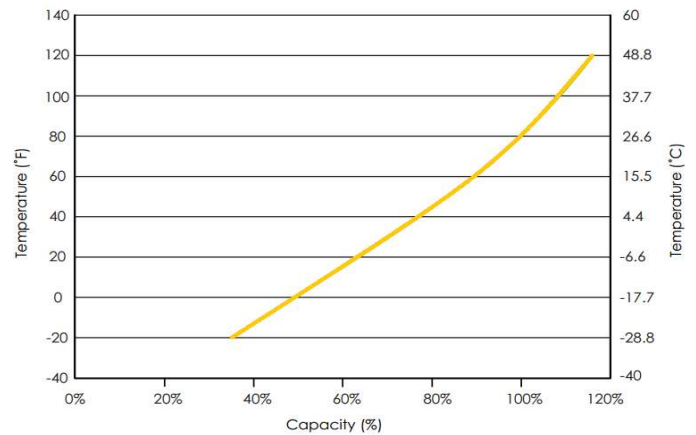

Percent Capacity vs Temperature