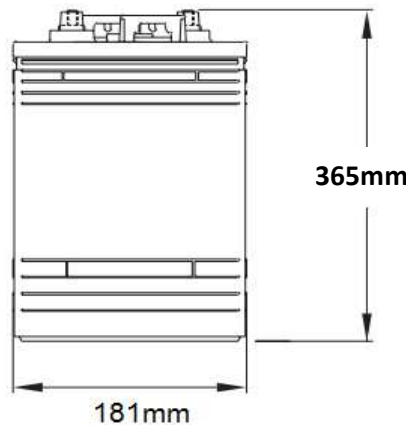

Key Features and Benefits

CYCLE LIFE

- Advanced manufacturing techniques provide a cycle life of 1100 cycles at 80% depth of discharge on temperature of 25°C
- High-density plates and reinforced grid design help the blocks withstand continual deep cycling

ENHANCED PERFORMANCE

- Tubular Plates with special alloy offer excellent performance

Mechanical Specifications

Length	305 mm
Width	181 mm
Total Height	365 mm
Weight	48,00 kgr
No of Cells	3
Electrolyte S.G.	1.28
Type of Electrolyte	Flooded
Robust tubular positive plate	
Container & cover material	Polypropelene plastic
Separator Type	Microporous rubber with GM
Terminal Type	Complex*

* SAE with hole for screw

Electrical Specifications

Volts	6V
50% DOD Voltage cut off	5.8V
Internal Resistance	4.5 mΩ @ 25°C
Self Discharge	5-10% per month @ 25°C
Charge Temperature	-10°C to 50°C
Discharge Temperature	-20°C to 50°C

Certifications

Magnum Power batteries are certified to multiple standards and compliance:

- ISO, UL, QS, and TUV standards

Amp Hours (AH)				Minutes of Discharge		
100 HR	20 HR	5 HR	3 HR	@25A	@56A	@75A
390	350	280	225	760	245	205

Made in Europe