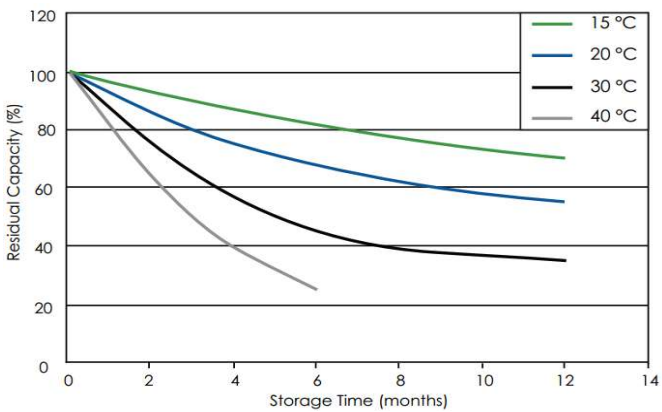

Self Discharge Rate