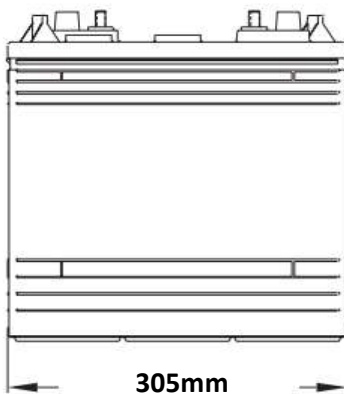

Key Features and Benefits

CYCLE LIFE

- Advanced manufacturing techniques provide a cycle life of 1100 cycles at 80% depth of discharge on temperature of 25°C
- High-density plates and reinforced grid design help the blocks withstand continual deep cycling

ENHANCED PERFORMANCE

- Tubular Plates with special alloy offer excellent performance

Mechanical Specifications

Length	305 mm
Width	181 mm
Total Height	365 mm
Weight	48,00 kgr
No of Cells	3
Electrolyte S.G.	1.28
Type of Electrolyte	Flooded
Robust tubular positive plate	
Container & cover material	Polypropelene plastic
Separator Type	Microporous rubber with GM
Terminal Type	Complex*

* SAE with hole for screw

Electrical Specifications

Volts	6V
50% DOD Voltage cut off	5.8V
Internal Resistance	4.5 mΩ @ 25°C
Self Discharge	5-10% per month @ 25°C
Charge Temperature	-10°C to 50°C
Discharge Temperature	-20°C to 50°C

Certifications

Magnum Power batteries are certified to multiple standards and compliance:

- ISO, UL, QS, and TUV standards

Amp Hours (AH)				Minutes of Discharge		
100 HR	20 HR	5 HR	3 HR	@25A	@56A	@75A
390	350	280	225	760	245	205

Made in Europe